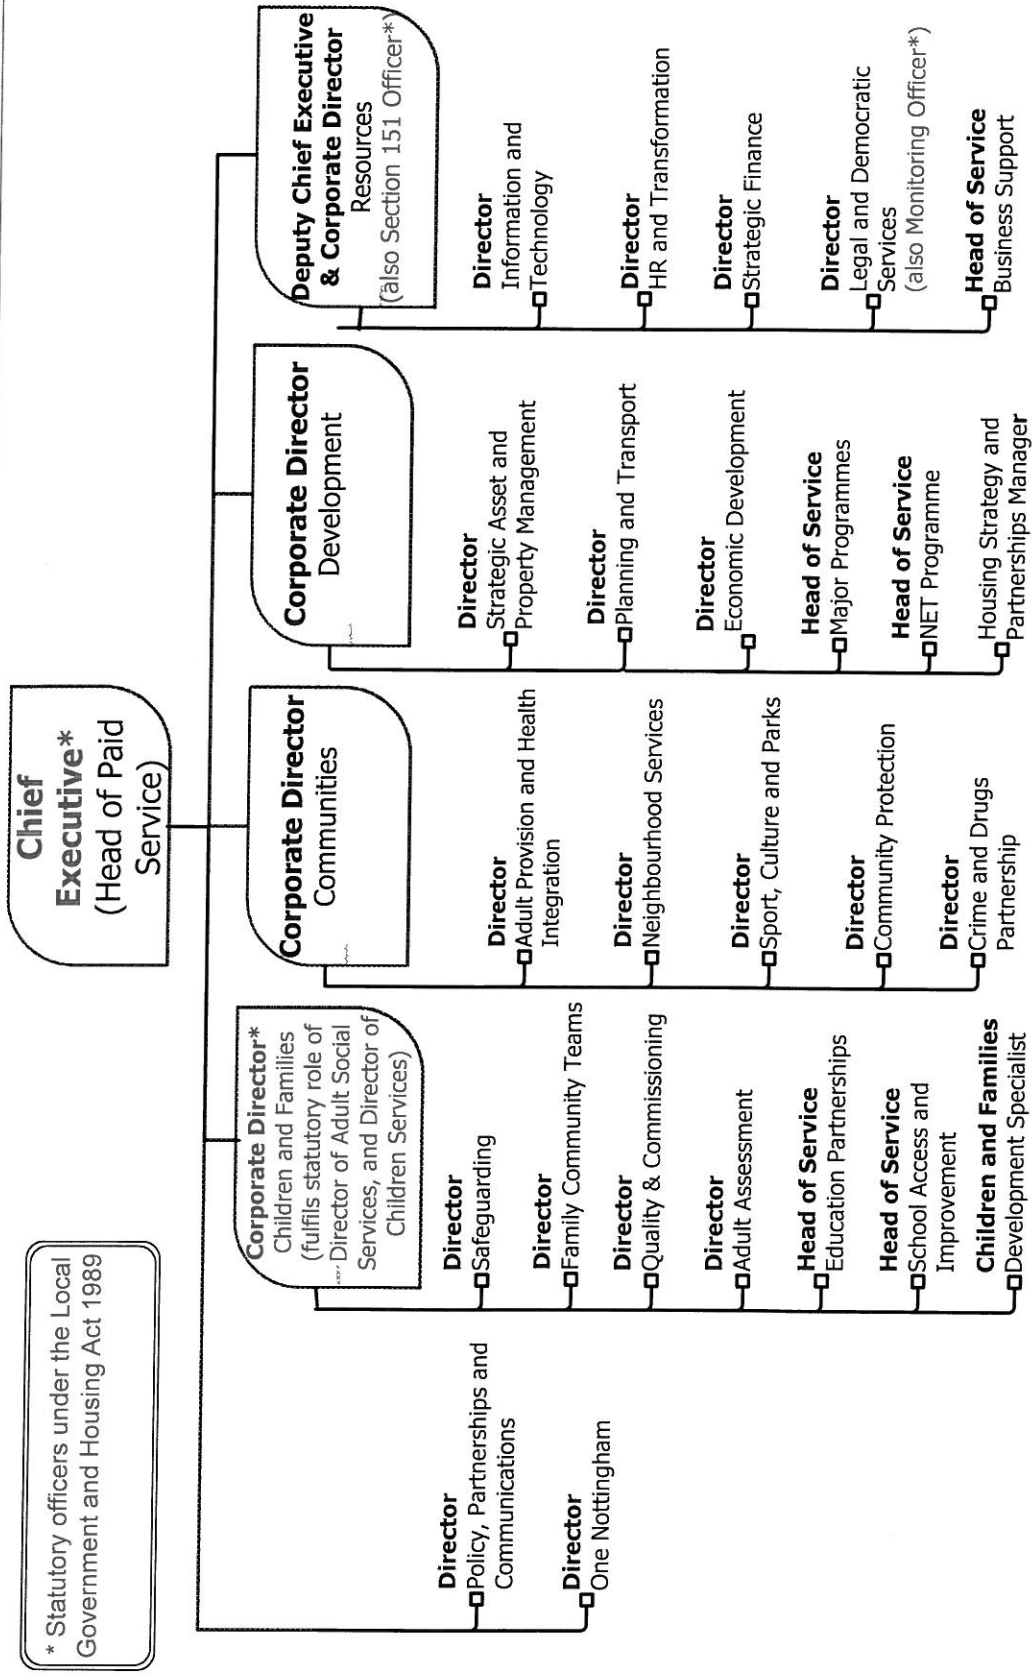

# Appendix 1: Structure of Nottingham City Council's Chief Officers

Nottingham City Council Structure as at 1 January 2014

\* Statutory officers under the Local Government and Housing Act 1989